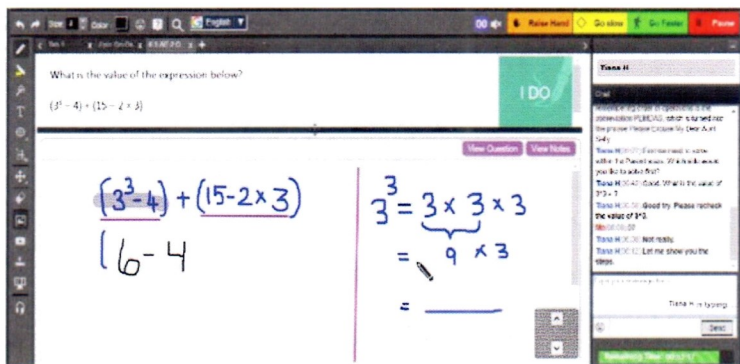

To sign up for free tutoring, scan the code below!

What will Tutoring Look Like for Students?

Students will work with tutors based on their own unique needs to master grade level learning standards. Students will work with their tutor using a synchronous two-way whiteboard with various learning adaptation options, like text to speech or our language toggle tool!